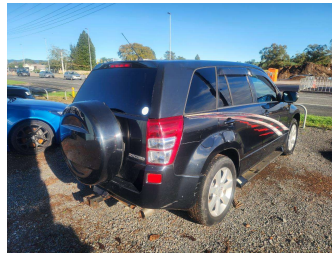

2009 Suzuki Escudo

Driven Auto Sales

Finance this car from

\$0.00*
per week

DRIVEN AUTO SALES - Driving the BEST DEALS for You!!

✓ Easy Online Application ✓ No Deposit (TAP) ✓ Flexible Terms

*Finance calculation based on a 36 month term, 20% deposit and with an example annual fixed interest rate of 2.99%. Actual interest rate may be higher or lower. Includes an establishment fee of \$500. Full term total amount payable of \$500. Estimate only, not an offer of finance. Terms, conditions and lending criteria apply.

DriveFinance Mainstream

Purchase Price **POA**

Includes GST, Registration & Licensing

Finance may be available on this vehicle. Ask one of our friendly staff for more information.

Gain peace of mind with Mechanical Breakdown Insurance. **Ask us how.**

Body Style
5 door, Wagon

Odometer
117,900 km

Engine
3190 cc, Internal Combustion

Fuel Type
Petrol

Transmission
Automatic, 4WD

Wheels
-

VIN
7AT0GK4MX16100450

Interior
-

Safety

Based on 2025 VSRR rating

Reg No.
KJH473

Ext Colour
Black

History
Ex-Overseas, 1 owner

Seats
5 seats, Cloth

CO2 Emissions
★☆☆☆☆
285 grams/km

Energy Economy
★☆☆☆☆
Annual fuel cost of \$4,630
11.8L per 100km