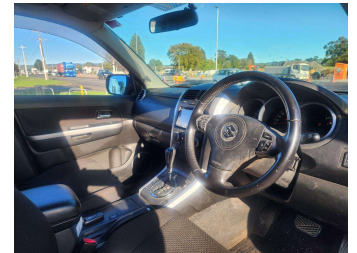

2009 Suzuki Escudo

Driven Auto Sales

Finance this car from

\$0.00*
per week

DRIVEN AUTO SALES - Driving the BEST DEALS for You!!

✓ Easy Online Application ✓ No Deposit (TAP) ✓ Flexible Terms

*Finance calculation based on a 36 month term, 20% deposit and with an example annual fixed interest rate of 2.99%. Actual interest rate may be higher or lower. Includes an establishment fee of \$500. Full term total amount payable of \$500. Estimate only, not an offer of finance. Terms, conditions and lending criteria apply.

Top features

- » 4WD 4x4 4 Wheel Drive...
- » 6 SRS Air Bags
- » ABS Braking
- » Alloy Wheels
- » Blinker Mirrors
- » Child seat anchor poin...
- » Climate Control
- » Cruise Control
- » Electric Mirrors
- » Electric Windows
- » Full Centre Seat Belt
- » HI/LOW 4WD With Neutra...
- » Keyless Entry
- » Keyless Start
- » Monsoons
- » Steering Wheel Stereo...
- » Tinted Windows
- » Tiptronic

Body Style
5 door, Wagon

Odometer
117,900 km

Engine
3190 cc, Internal Combustion

Fuel Type
Petrol

Transmission
Automatic, 4WD

Wheels
-

VIN
7AT0GK4MX16100450

Interior
-